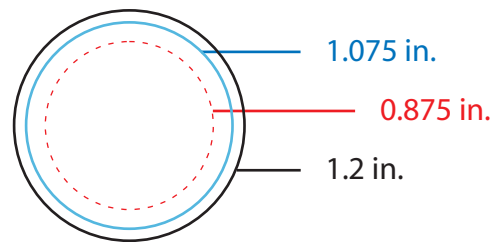

7/8 inch template

Imprint area **INSIDE** red dotted line.

Blue line is for text or graphics that extend (bleed) all the way past the edge of the button.

**NOTHING IS TO BE OUTSIDE THIS LINE!**

Reference lines (blue and red lines) **DO NOT** print on your design.

The black outside line and tick mark **WILL** be printed.