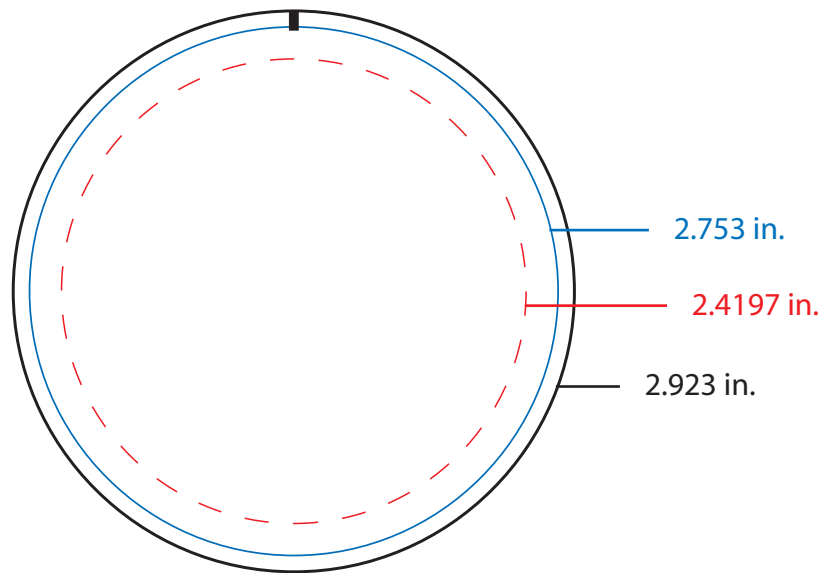

2.5 inch template

**Imprint area INSIDE red dotted line.**

Blue line is for text or graphics that extend  
(bleed) all the way past the edge of the button.

**NOTHING IS TO BE OUTSIDE THIS LINE!**

Reference lines (blue and red lines) **DO NOT** print on your design.

The black outside line and tick mark **WILL** be printed.