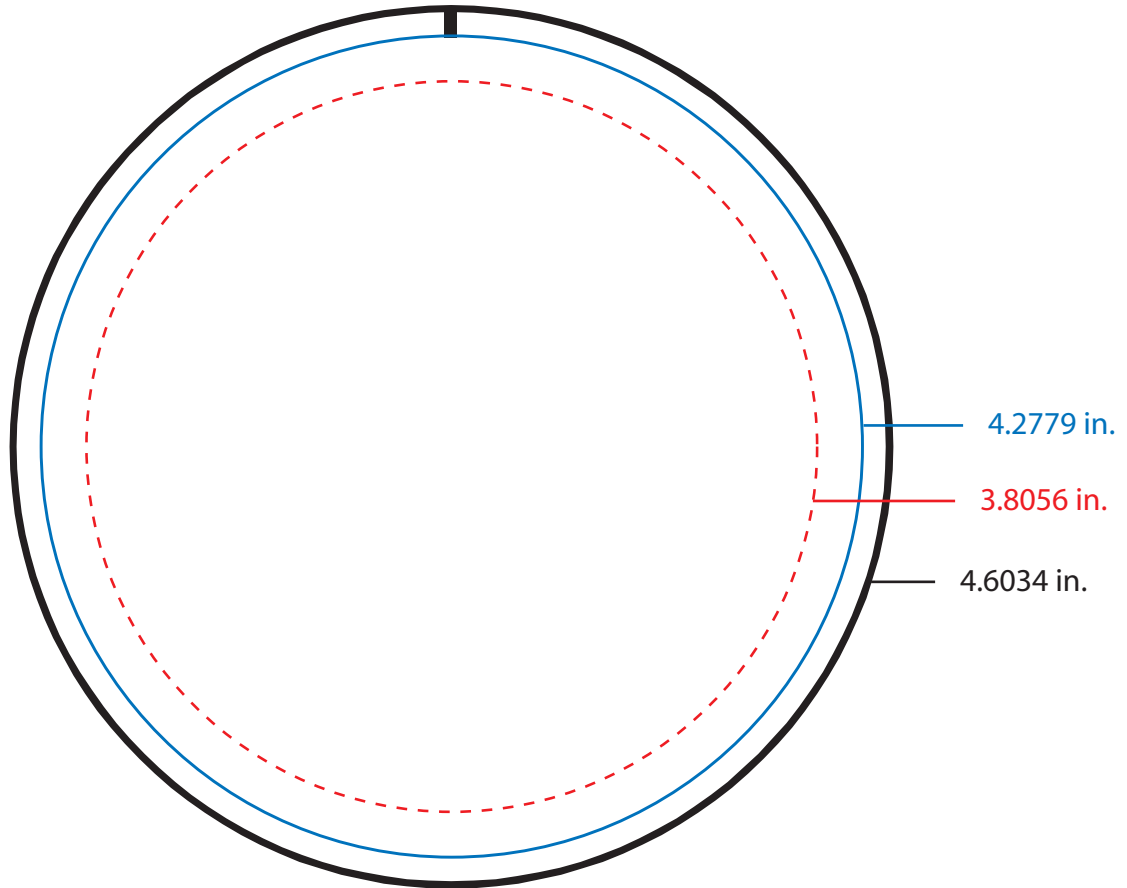

4 inch template

Imprint area **INSIDE** red dotted line.

Blue line is for text or graphics that extend (bleed) all the way past the edge of the button.

NOTHING IS TO BE OUTSIDE THIS LINE!

Reference lines (blue and red lines) **DO NOT** print on your design.

The black outside line and tick mark **WILL** be printed.