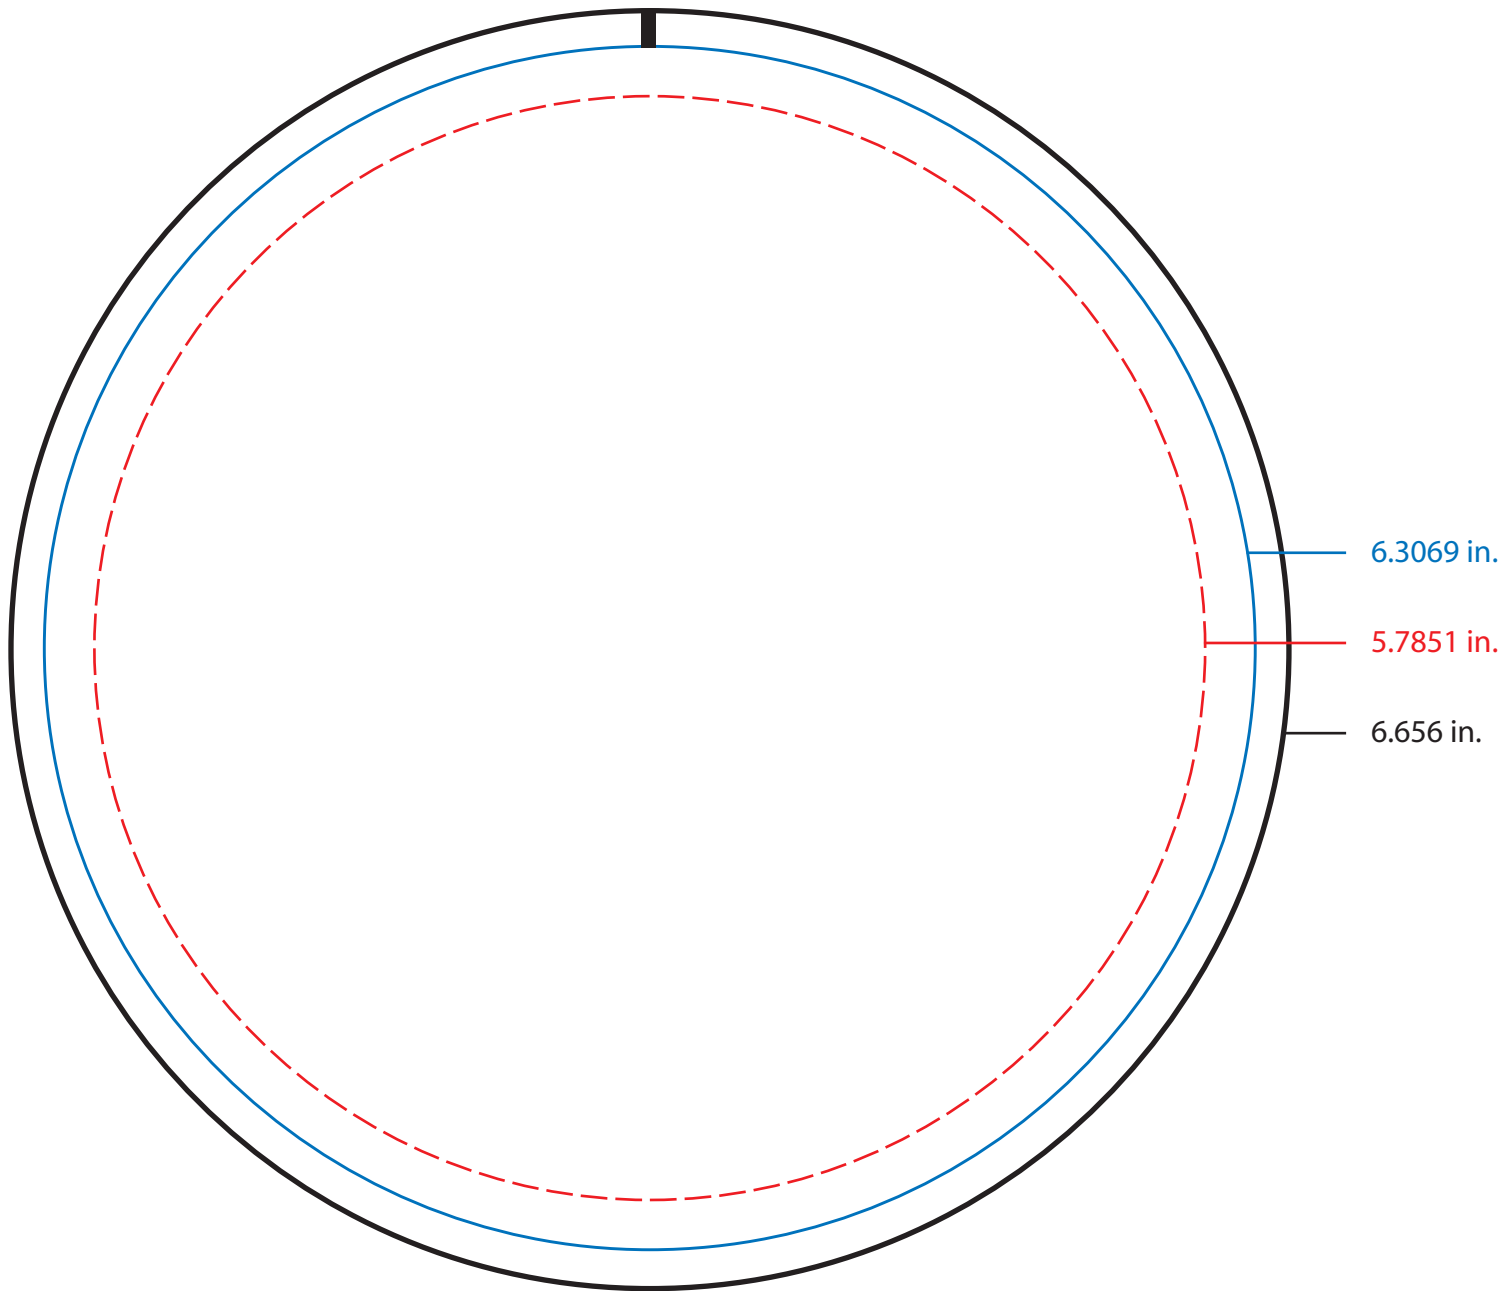

6 inch template

Imprint area **INSIDE** red dotted line.

Blue line is for text or graphics that extend
(bleed) all the way past the edge of the button.

NOTHING IS TO BE OUTSIDE THIS LINE!

Reference lines (blue and red lines) **DO NOT** print on your design.
The black outside line and tick mark **WILL** be printed.